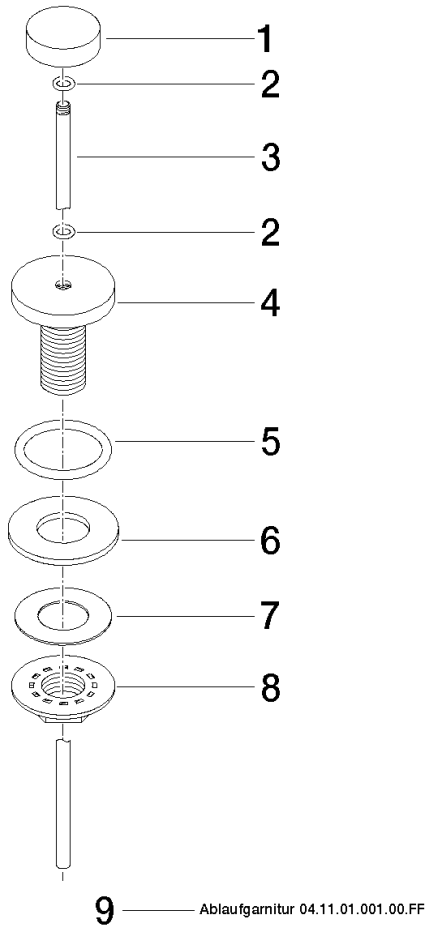

Basin Waste with knob for deck mounting 1 1/4" - Brushed Light Gold

IMO

10 200 970

Fits: IMO, LULU, MADISON, MEM, TARA,
CL.1, LISSÉ, VAIA, META, CYO

	Brushed Light Gold	10 200 970-27
	Chrome	10 200 970-00
	Brushed Platinum	10 200 970-06
	Platinum	10 200 970-08
	Durabronze (23kt Gold)	10 200 970-09
	Dark Chrome	10 200 970-19
	Light Gold	10 200 970-26
	Brushed Durabronze (23kt Gold)	10 200 970-28
	Matte Black	10 200 970-33
	Brushed Bronze	10 200 970-42
	Brushed Champagne (22kt Gold)	10 200 970-46
	Champagne (22kt Gold)	10 200 970-47
	Brushed Chrome	10 200 970-93
	Brushed Dark Platinum	10 200 970-99

Basin Waste with knob for deck mounting 1 1/4" - Brushed Light Gold

IMO

10 200 970

Only suitable for basins with an overflow.

10 200 970

10 200 970

Parts for other finishes can be found here: [Chrome](#)

Spare parts list

No.	Item Number	Name	Quantity used	Delivery time
1	09 21 33 001-27	handle	1	60
2	09 14 10 007 90	seal	2	2
3	09 31 09 004-27	pull-rod	1	60
4	09 18 40 022-27	sleeve	1	60
5	09 14 10 095 90	seal	1	2
6	09 14 05 012 90	seal	1	2
7	09 14 40 001 90	seal	1	60
8	09 23 10 010 90	nut	1	2
9	90 11 01 001 00-27	pop-up waste	1	30