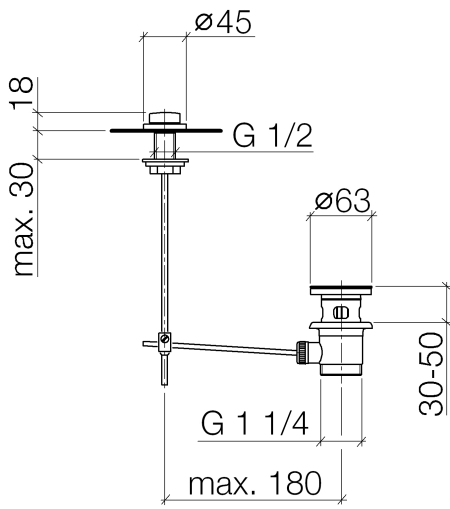

Basin Waste with knob for deck mounting 1 1/4" - Brushed Light Gold

IMO

10 200 970

Fits: IMO, LULU, MADISON, MEM, TARA,
CL.1, LISSÉ, VAIA, META, CYO

	Brushed Light Gold	10 200 970-27
	Chrome	10 200 970-00
	Brushed Platinum	10 200 970-06
	Platinum	10 200 970-08
	Durabronze (23kt Gold)	10 200 970-09
	Dark Chrome	10 200 970-19
	Light Gold	10 200 970-26
	Brushed Durabronze (23kt Gold)	10 200 970-28
	Matte Black	10 200 970-33
	Brushed Bronze	10 200 970-42
	Brushed Champagne (22kt Gold)	10 200 970-46
	Champagne (22kt Gold)	10 200 970-47
	Brushed Chrome	10 200 970-93
	Brushed Dark Platinum	10 200 970-99

Basin Waste with knob for deck mounting 1 1/4" - Brushed Light Gold

IMO

10 200 970

Only suitable for basins with an overflow.

10 200 970

10 200 970

Parts for other finishes can be found here: [Chrome](#)

Spare parts list

No.	Item Number	Name	Quantity used	Delivery time
1	09 21 33 001-27	handle	1	60
2	09 14 10 007 90	seal	2	2
3	09 31 09 004-27	pull-rod	1	60
4	09 18 40 022-27	sleeve	1	60
5	09 14 10 095 90	seal	1	2
6	09 14 05 012 90	seal	1	2
7	09 14 40 001 90	seal	1	60
8	09 23 10 010 90	nut	1	2
9	90 11 01 001 00-27	pop-up waste	1	30